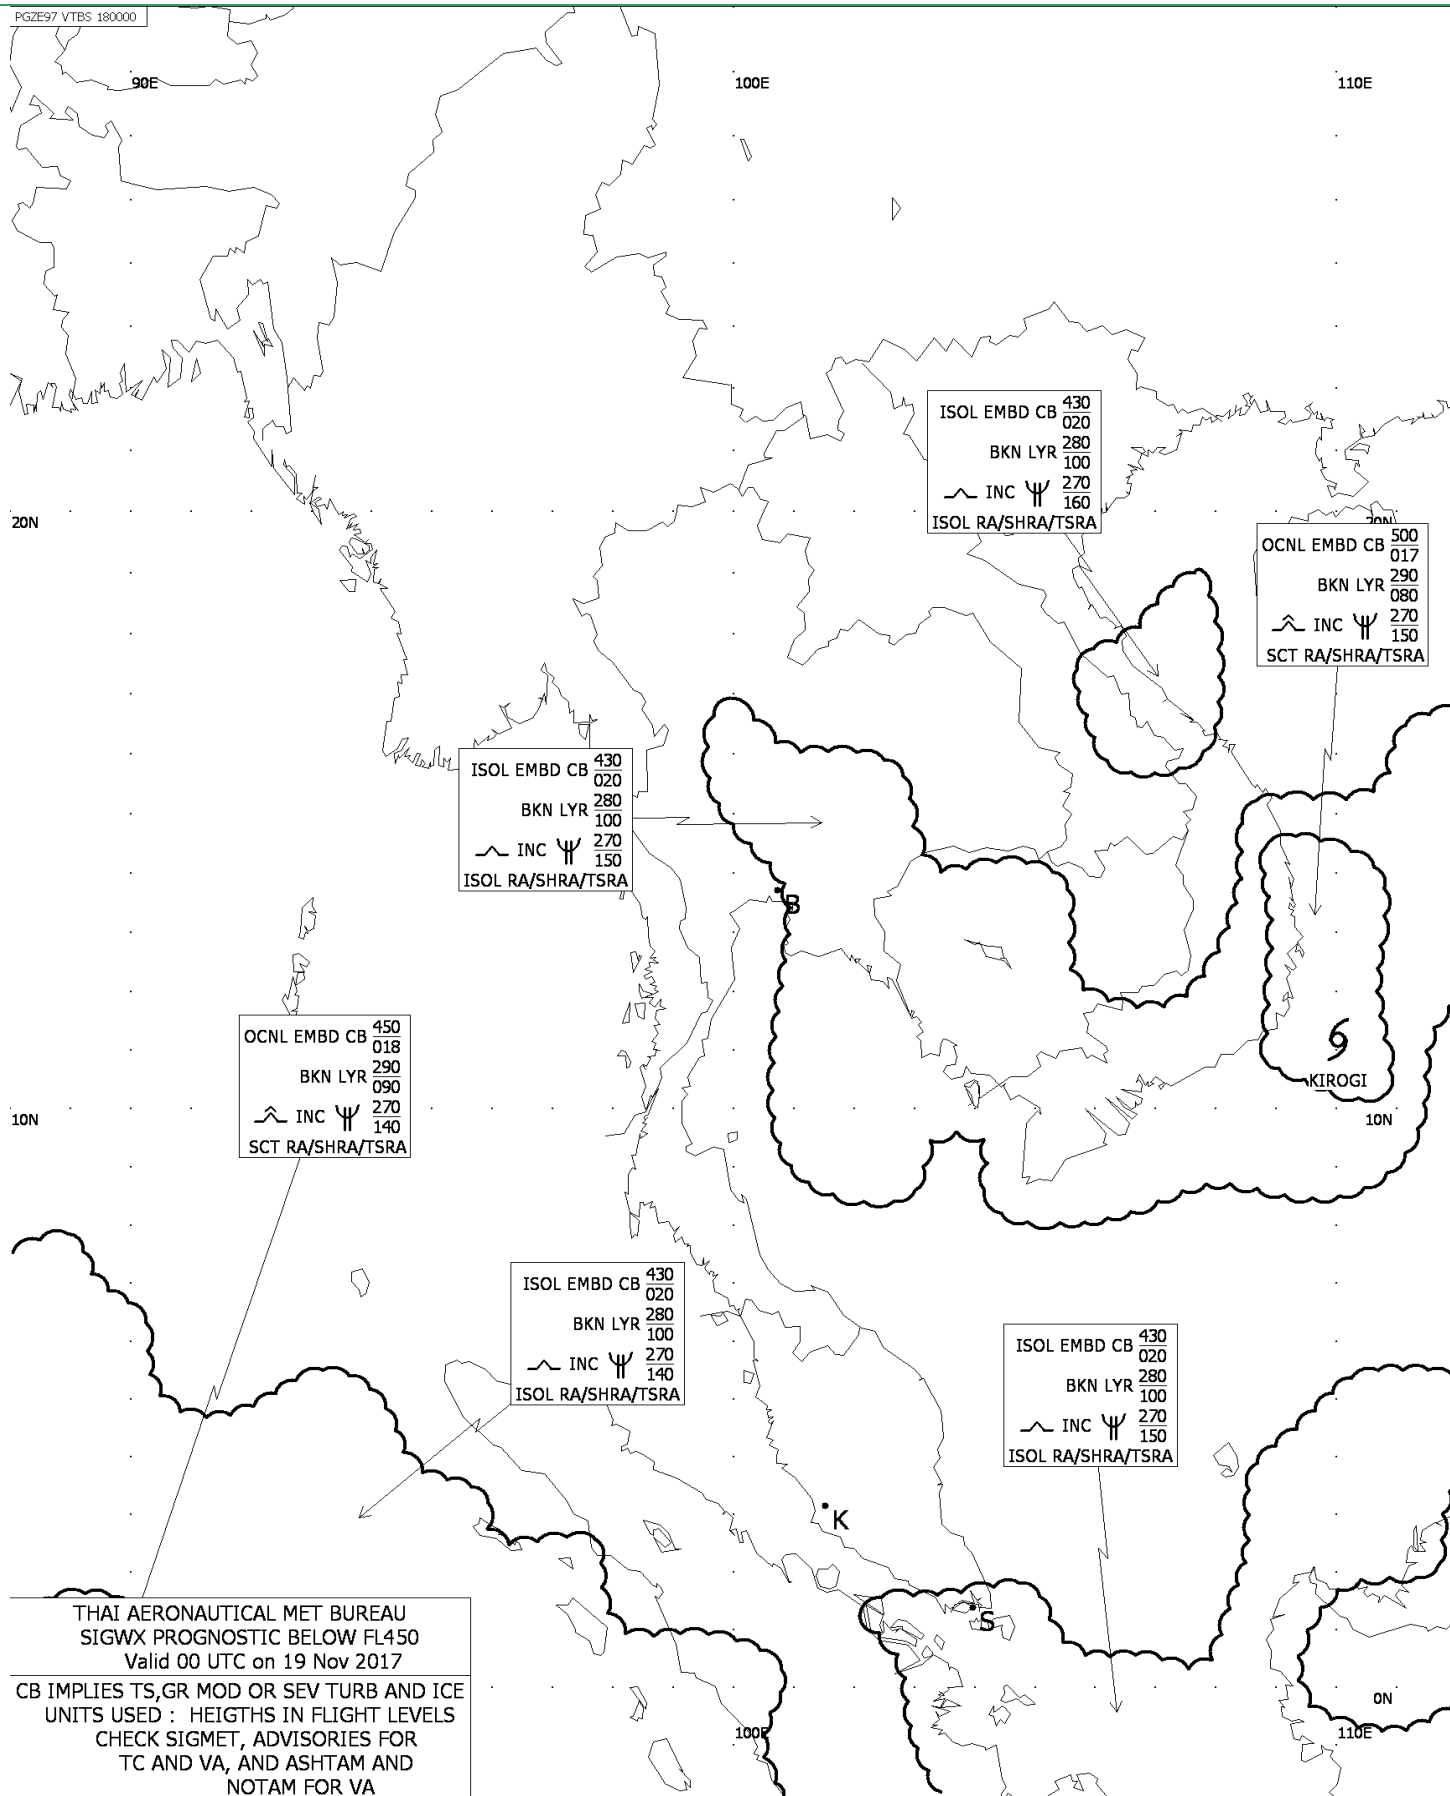

SIGWX PROGNOSTIC

Office of Hatyai Aeronautical Meteorological: Southeastern Regional Met. Centre

PGZE97 VTBS 180000

Issue by: Thai Aeronautical Met. Sig Wx. Prog. Below FL450

Valid 00.00 UTC. Nov 19, 2017