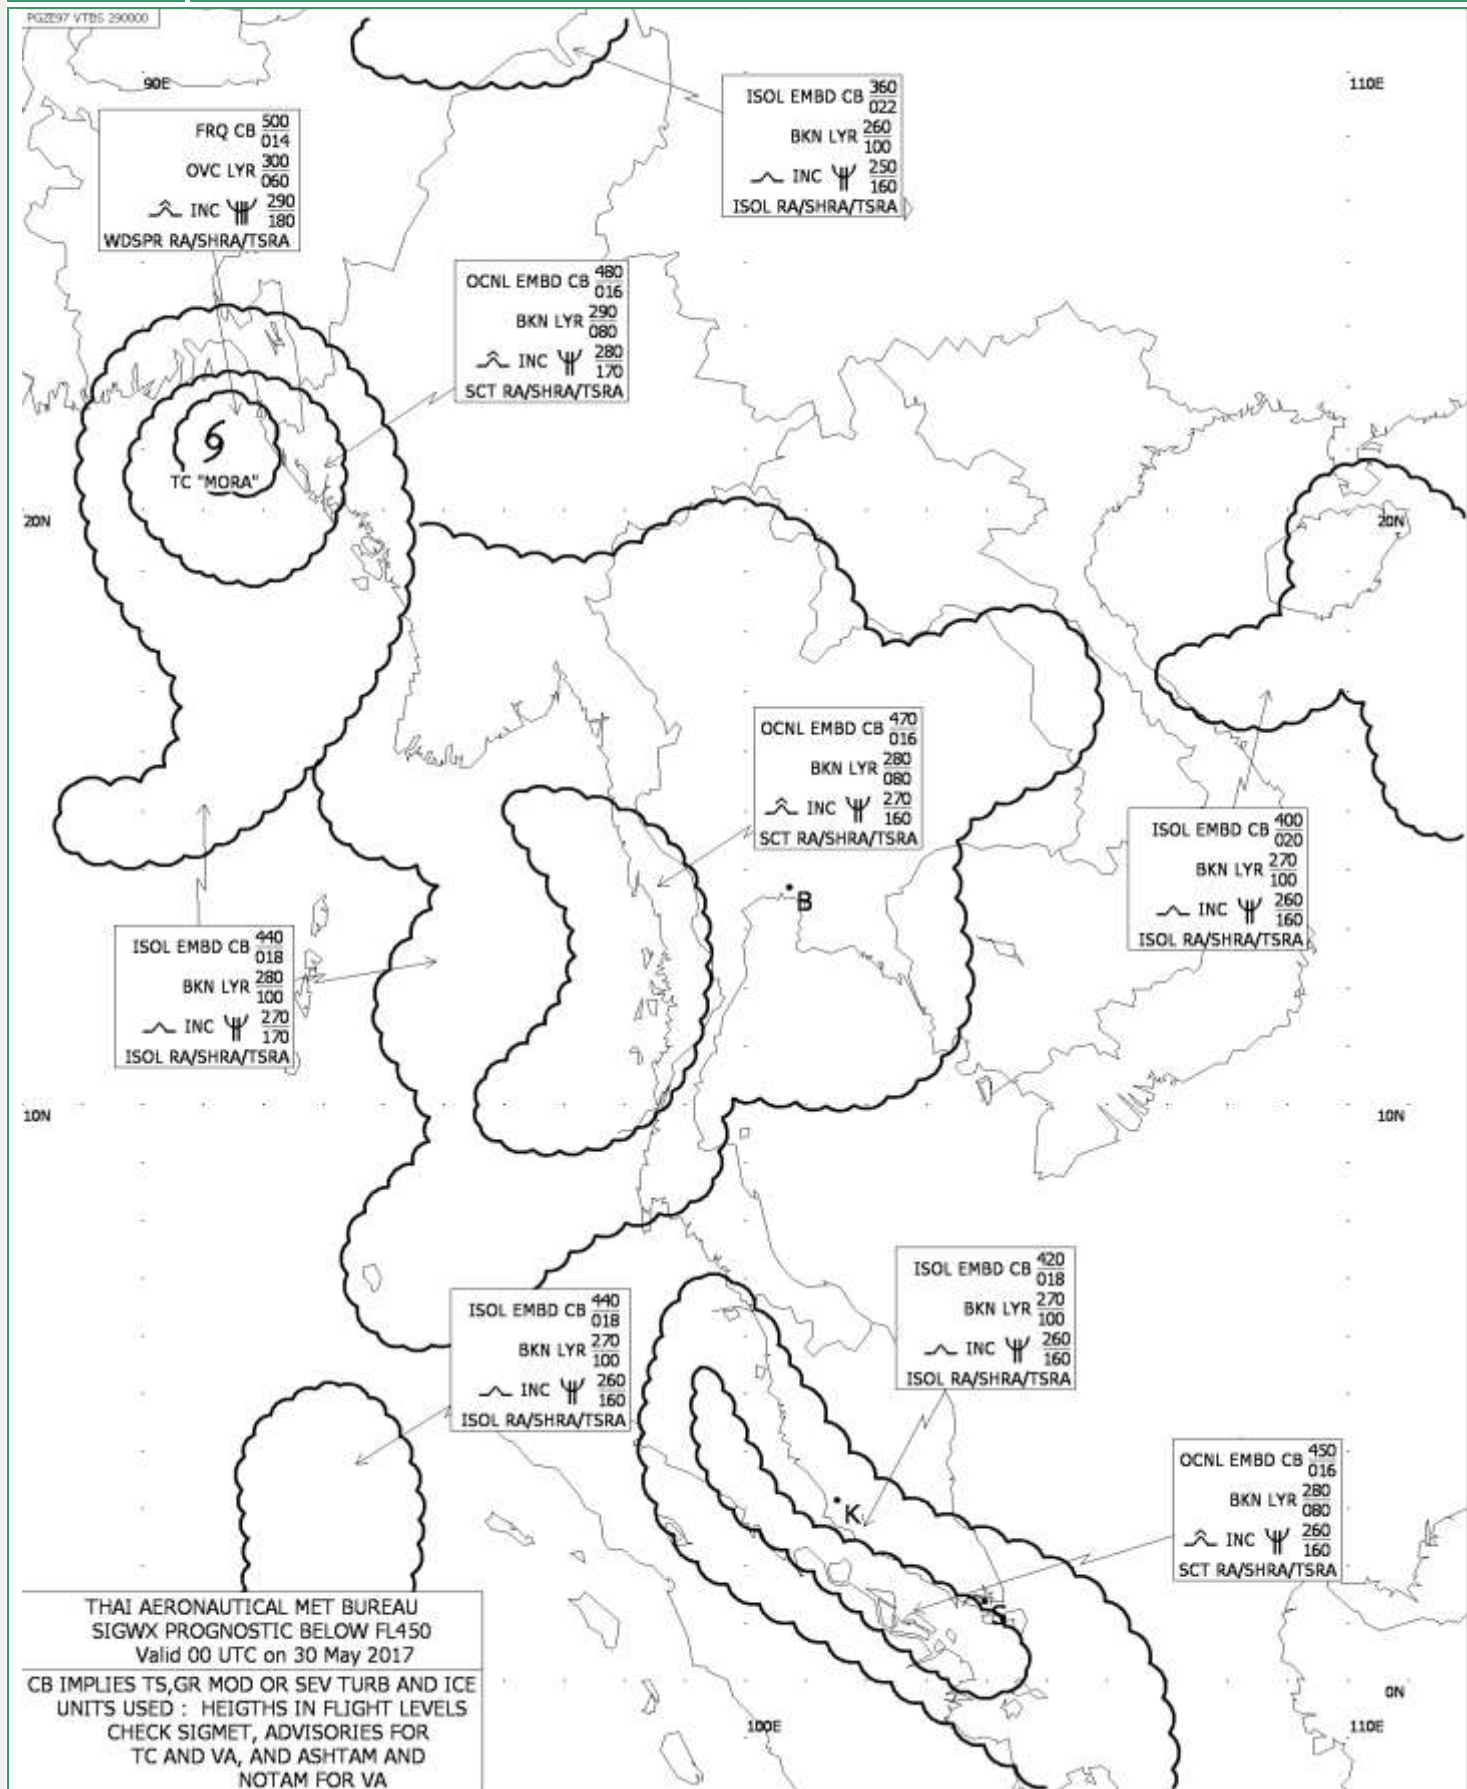

SIGWX PROGNOSTIC

Office of Hatyai Aeronautical Meteorological: Southeastern Regional Met. Centre

Issue by: Thai Aeronautical Met. Sig Wx. Prog. Below FL450

Valid 00.00 UTC. May 30, 2017