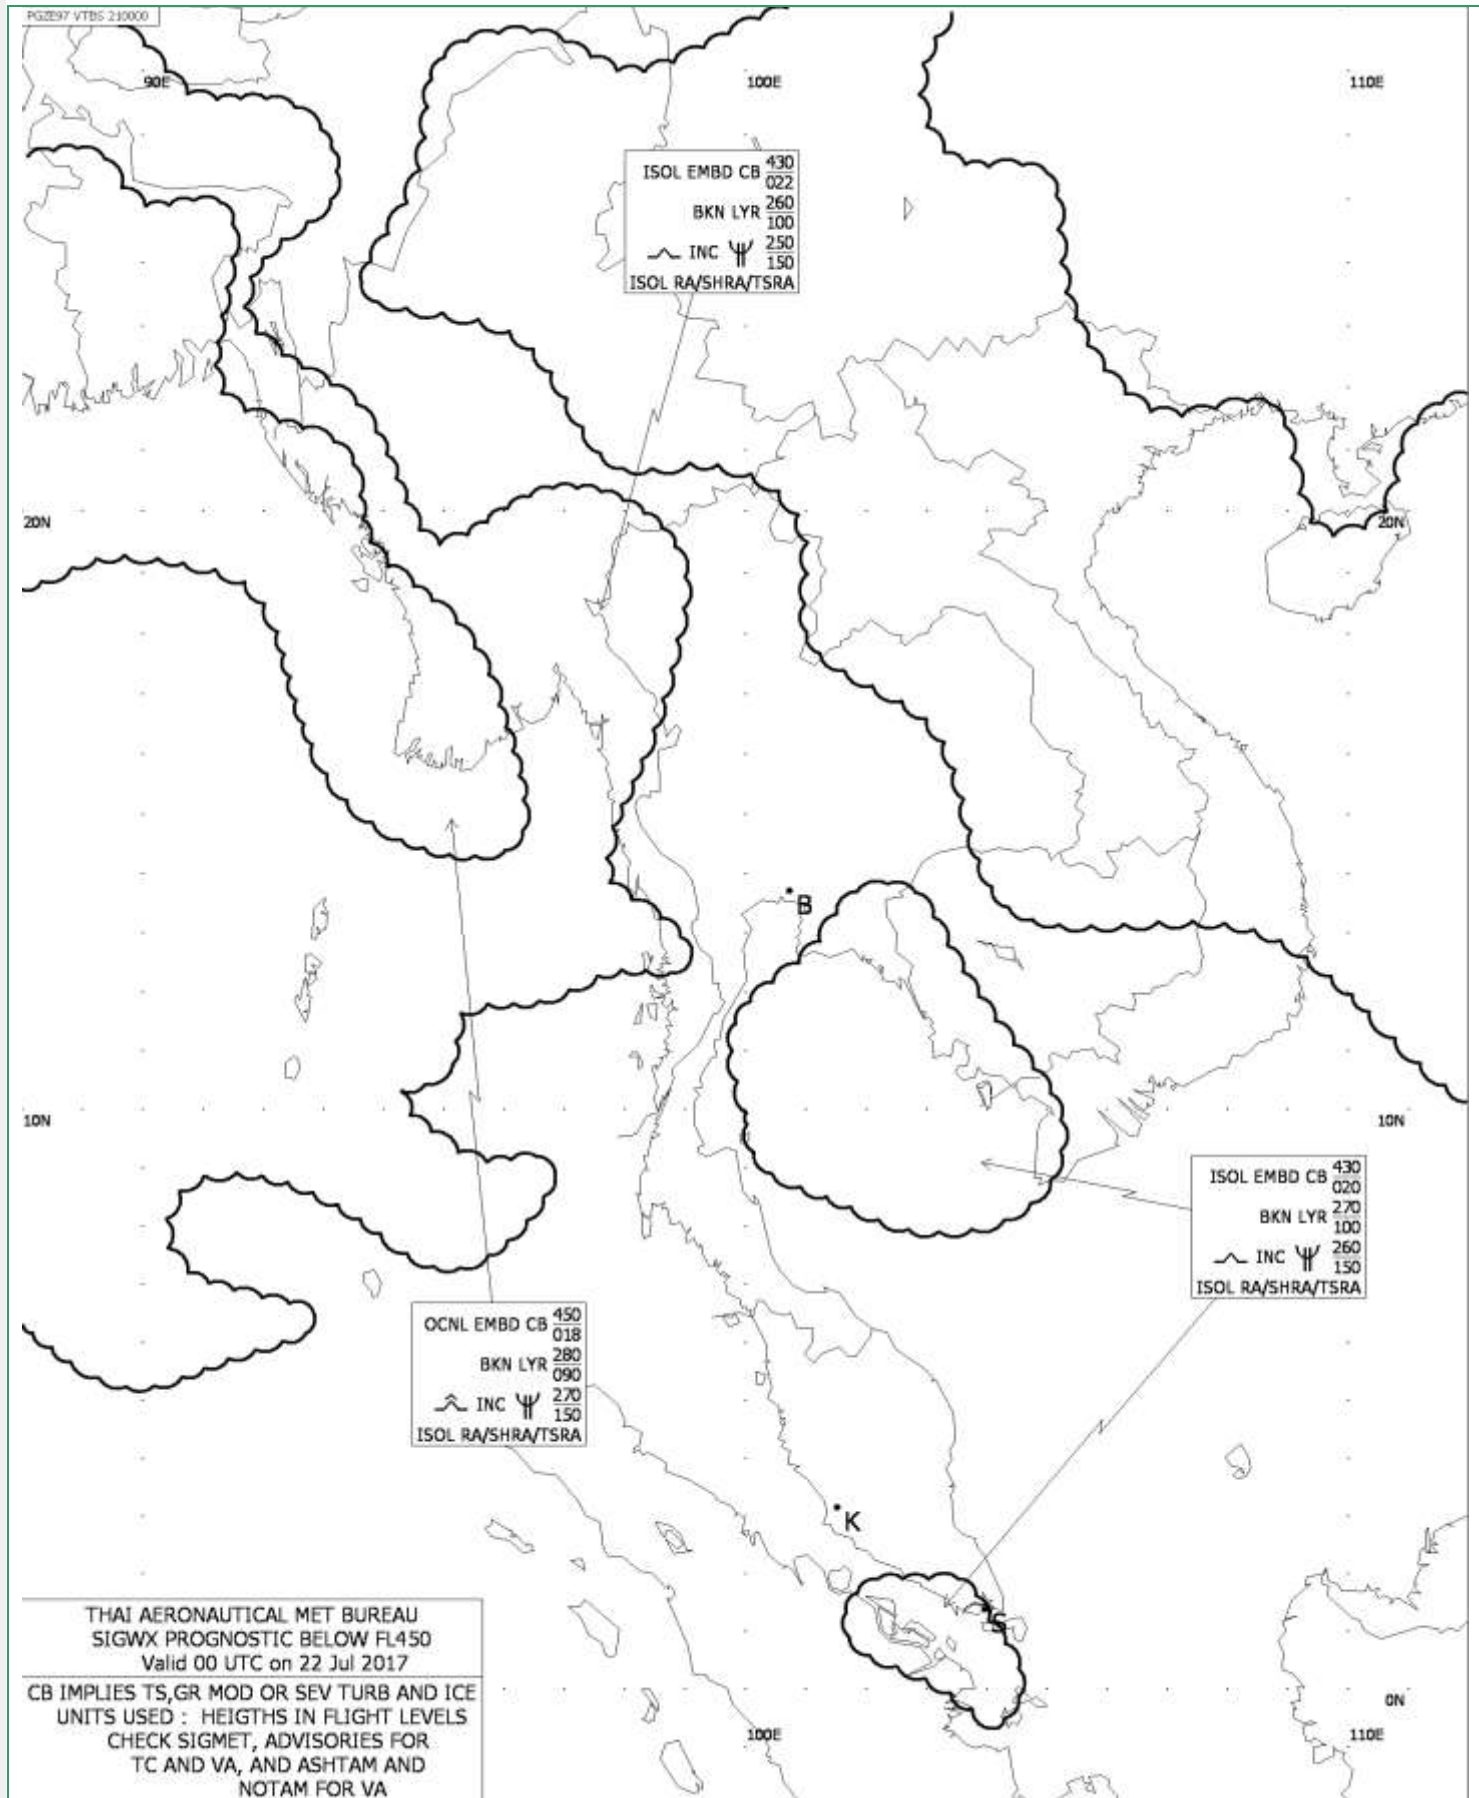

# SIGWX PROGNOSTIC

Office of Hatyai Aeronautical Meteorological: Southeastern Regional Met. Centre

Issue by: Thai Aeronautical Met. Sig Wx. Prog. Below FL450

Valid 00.00 UTC. Jul 22, 2017