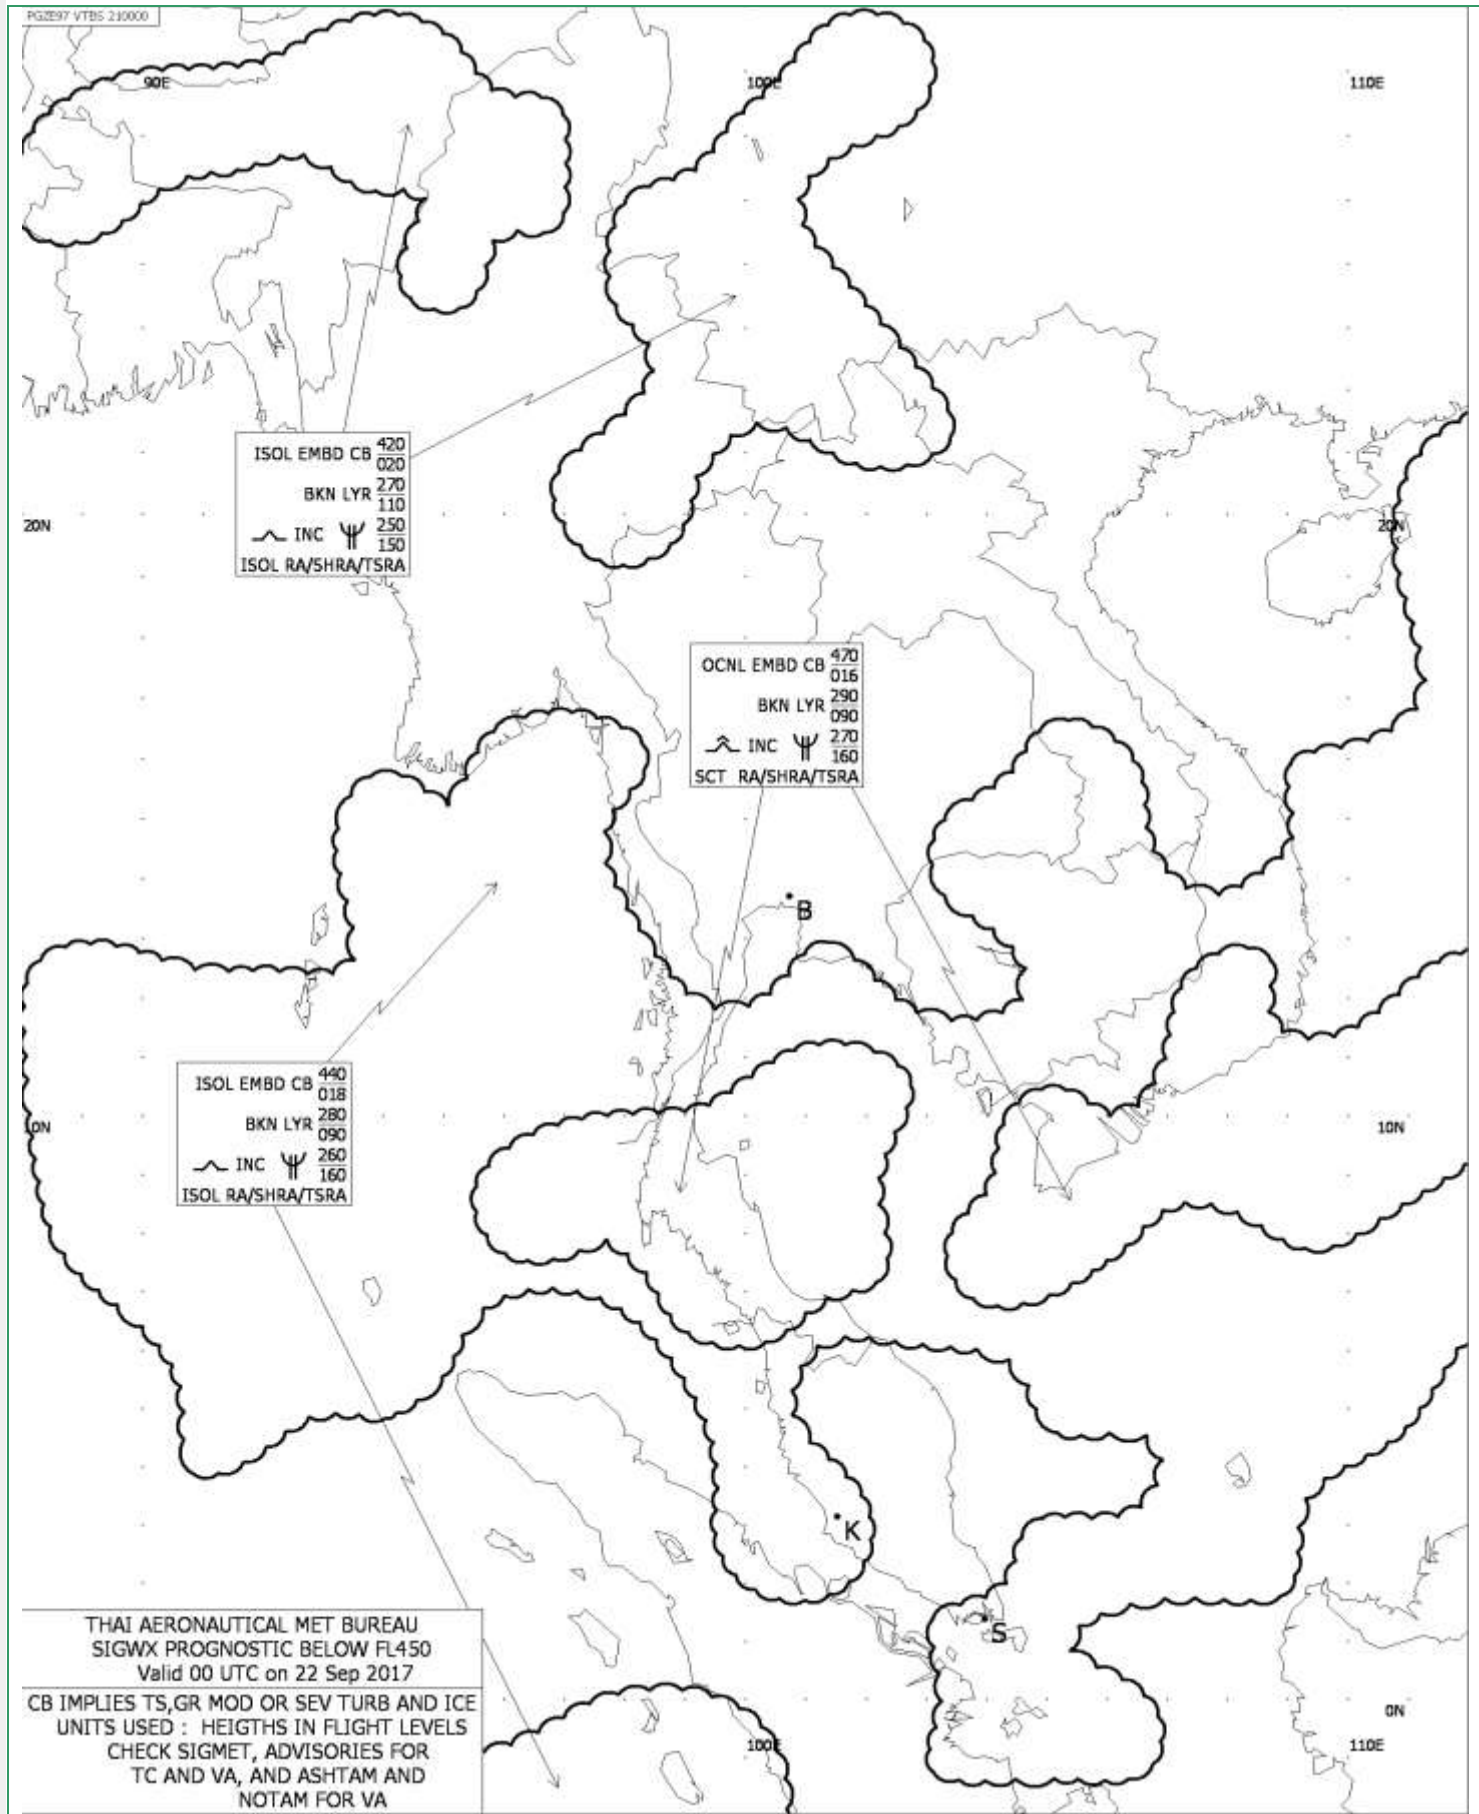

# SIGWX PROGNOSTIC

Office of Hatyai Aeronautical Meteorological: Southeastern Regional Met. Centre

Issue by: Thai Aeronautical Met. Sig Wx. Prog. Below FL450

Valid 00.00 UTC. Sep 22, 2017